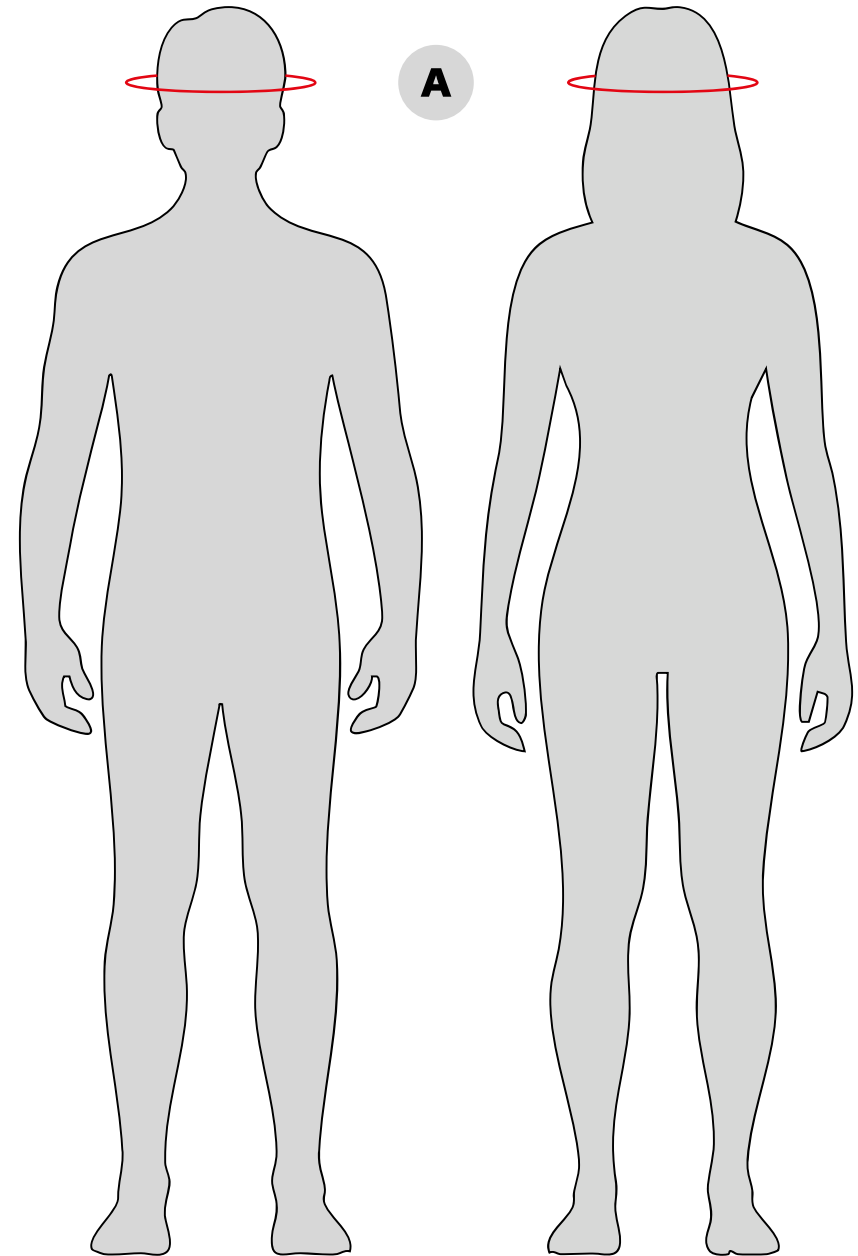

KARLOWSKY / HEADWEAR

Measuring Instructions

A

Head Girth

Measured approximately 1 cm above the ears around the head.

One size	One size fits most	
Stretch Fit	S/M	L/XL
Head girth (cm)	54-56,9	57-60,9